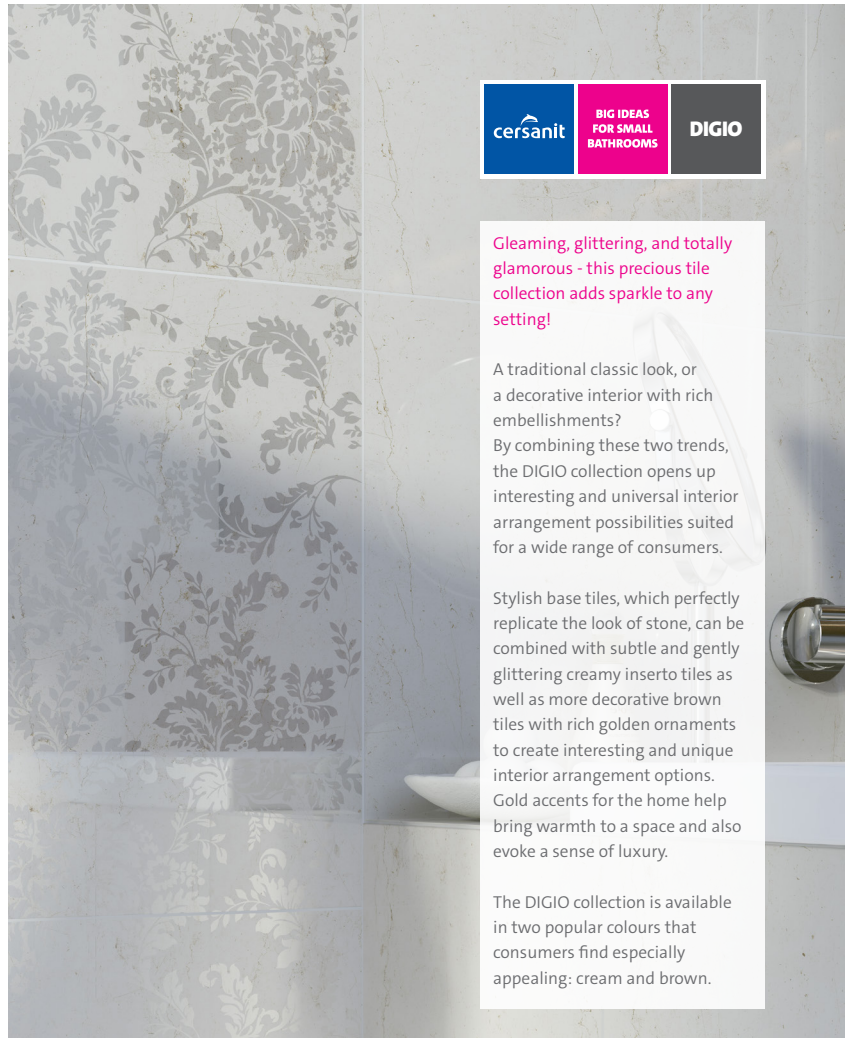

Gleaming, glittering, and totally glamorous - this precious tile collection adds sparkle to any setting!

A traditional classic look, or a decorative interior with rich embellishments? By combining these two trends, the DIGIO collection opens up interesting and universal interior arrangement possibilities suited for a wide range of consumers.

Stylish base tiles, which perfectly replicate the look of stone, can be combined with subtle and gently glittering creamy inserto tiles as well as more decorative brown tiles with rich golden ornaments to create interesting and unique interior arrangement options. Gold accents for the home help bring warmth to a space and also evoke a sense of luxury.

The DIGIO collection is available in two popular colours that consumers find especially appealing: cream and brown.