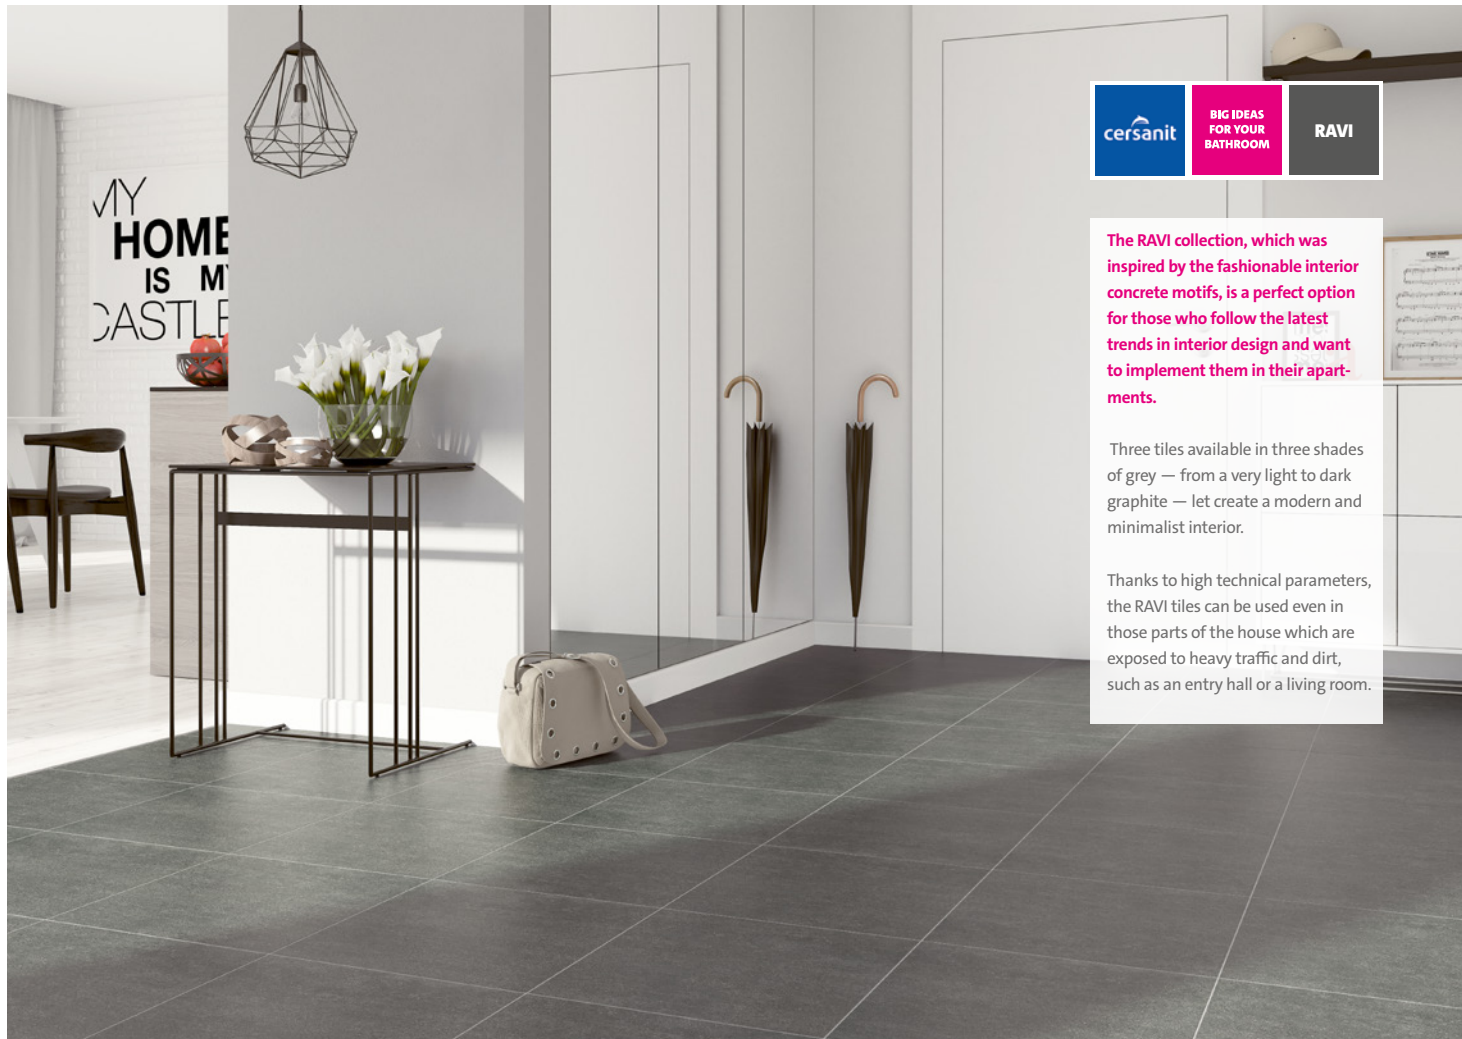

Three tiles available in three shades of grey — from a very light to dark graphite — let create a modern and minimalist interior.

Thanks to high technical parameters, the RAVI tiles can be used even in those parts of the house which are exposed to heavy traffic and dirt, such as an entry hall or a living room.