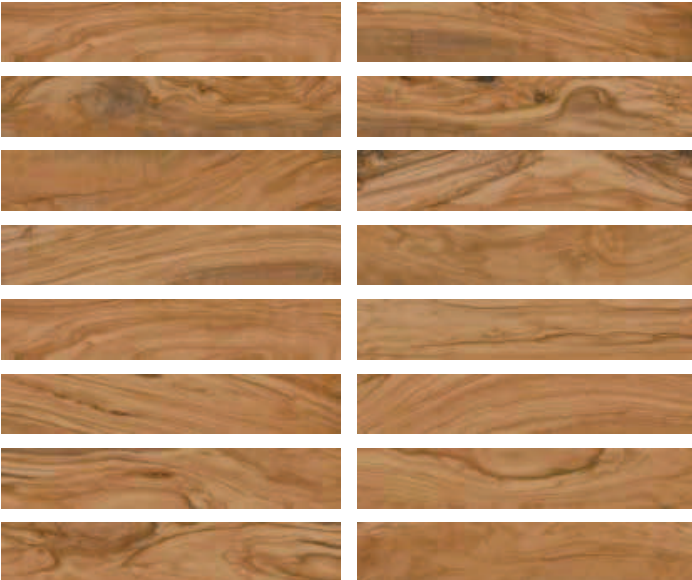

LACROSSE 20x114 / 7,9"x44,9"

LACROSSE HAYA
20X114/7,9"X44,9"

T36/M

LACROSSE ANTICO
20X114/7,9"X44,9"

T36/M

LACROSSE ROBLE
20X114/7,9"X44,9"

T36/M

LACROSSE NOGAL
20X114/7,9"X44,9"